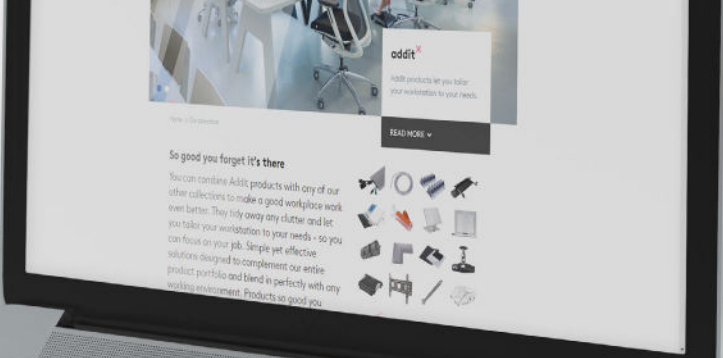

addit 

bento 

dataflex

feeling at work

Bento® is a registered trademark of Dataflex International BV. Bento® ergonomic toolbox is patent pending

The Addit Bento® product series: designed for the way we work today

from home. It doesn't matter whether you like to work using your favourite devices or with printed documents and notes; Addit Bento® supports the way you like to get your work done.

To meet different needs, the products within the Addit Bento® family are available separately or as a set. Each Bento® product has a simple yet effective design that is sure to complement any desk and offers its own specific practical and ergonomic benefits. Addit Bento® is available in two colour schemes: good morning white and nice evening black.