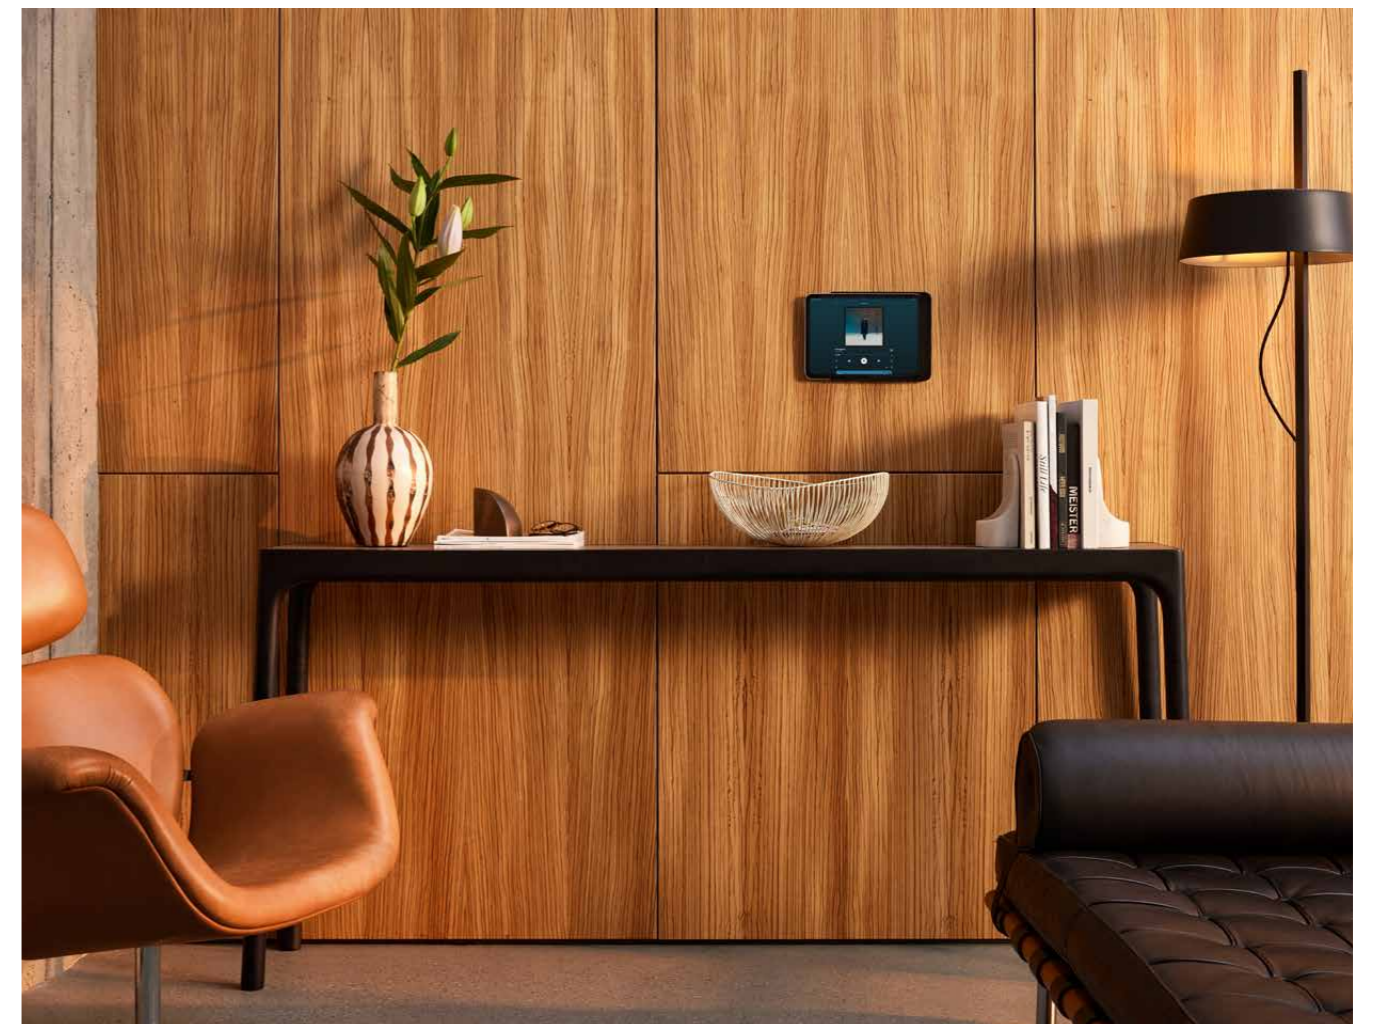

DAME WALL HOME

Fine and elegant, one-side-open tablet wall mount.
Forms one surface with the tablet. The open form allows easy
removal of the device at any time. Anodised Aluminium.

Anodised aluminium

Integrated charging cable

90° Rotation

DAME WALL 2.0

The future begins at home. Optimised construction. Even more sleek with unchanged stability and functionality. Pure minimalism.

High-quality aluminium

Hidden charging cable

NEW ELEGANCE. SUNSET