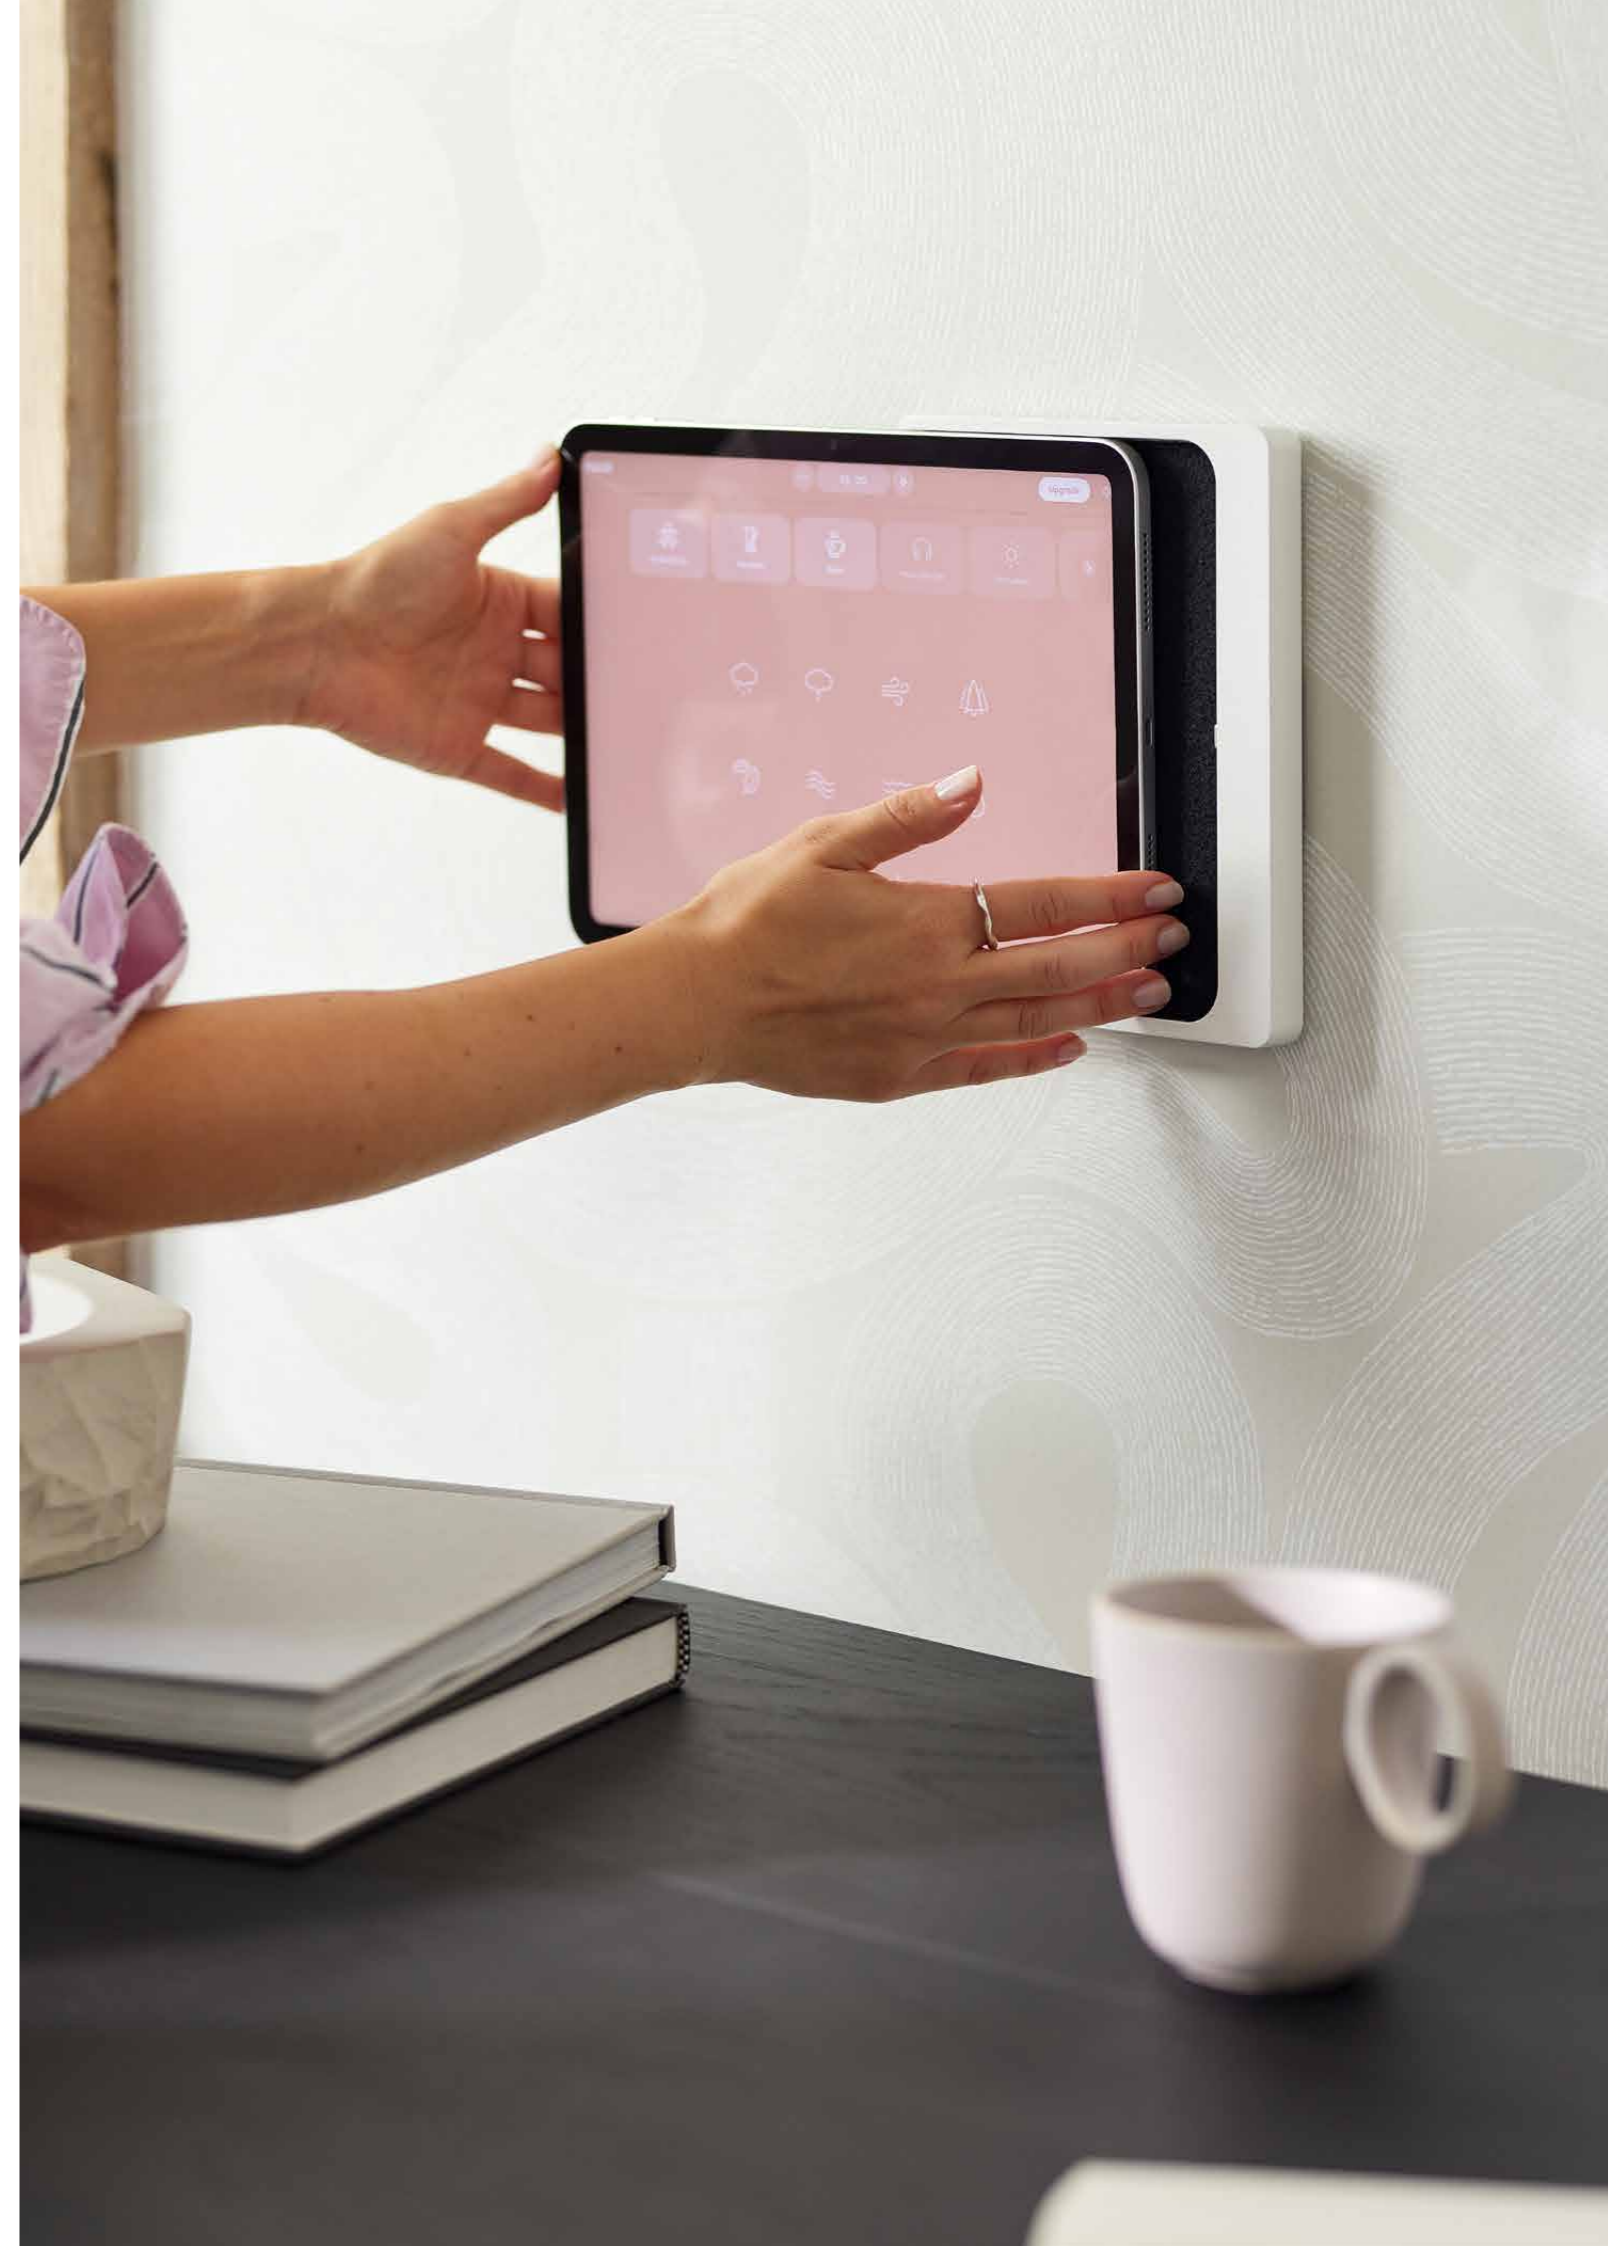

COMPANION WALL HOME

Stylish, asymmetrical, one-side-open tablet wall mount. The open form allows easy removal of the tablet at any time. Aluminium. Powder-coated.

High-quality aluminium

Integrated charging cable