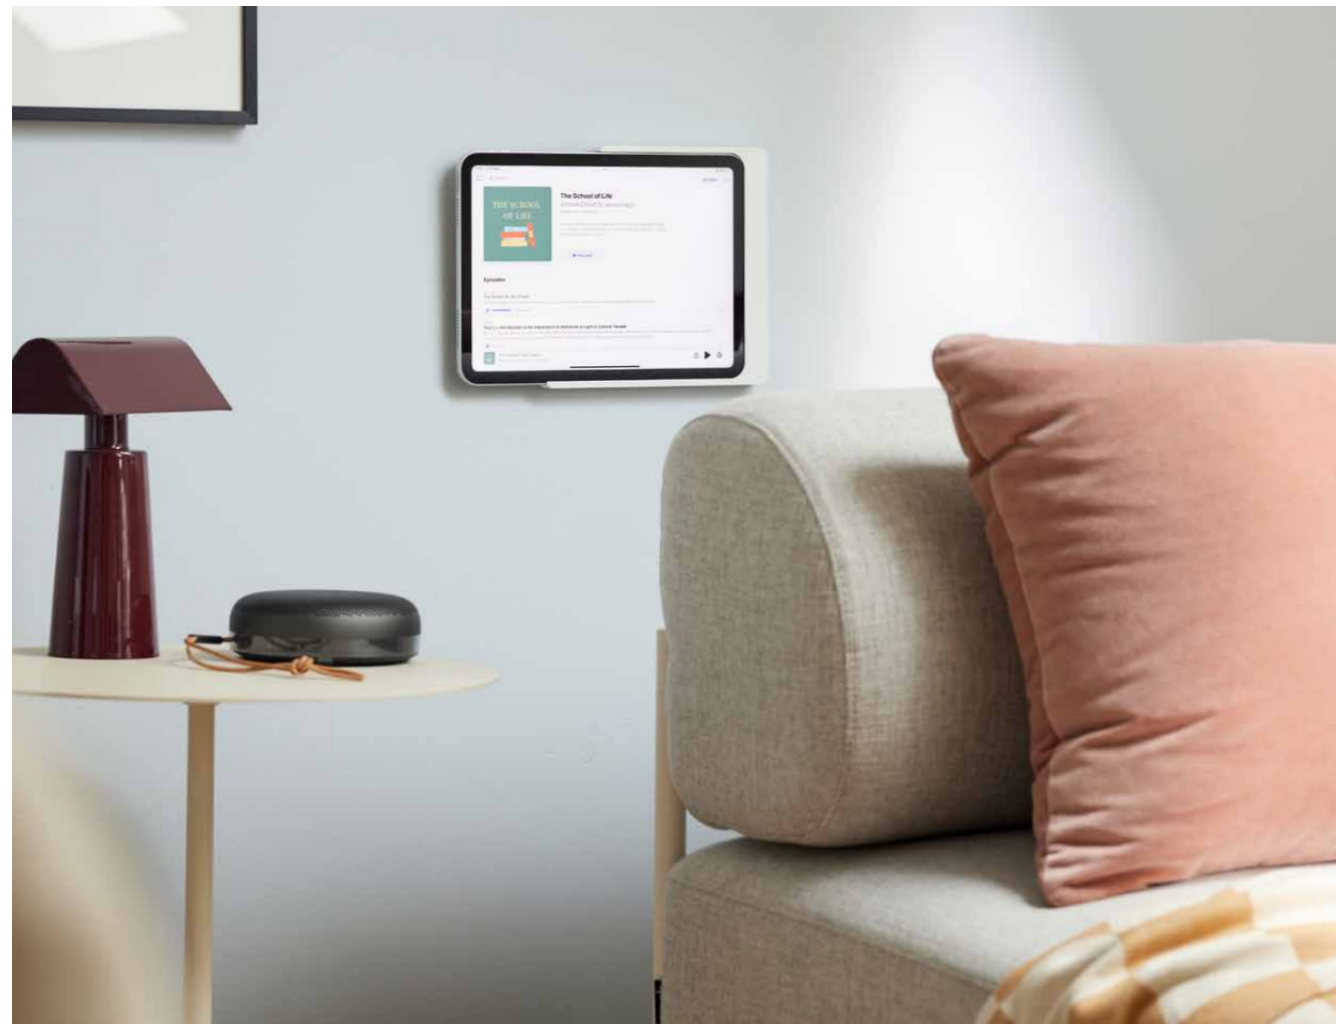

COMPANION WALL HOME

Stylish, asymmetrical, one-side-open tablet wall mount. The open form allows easy removal of the tablet at any time. Aluminium. Powder-coated.

High-quality aluminium

Integrated charging cable