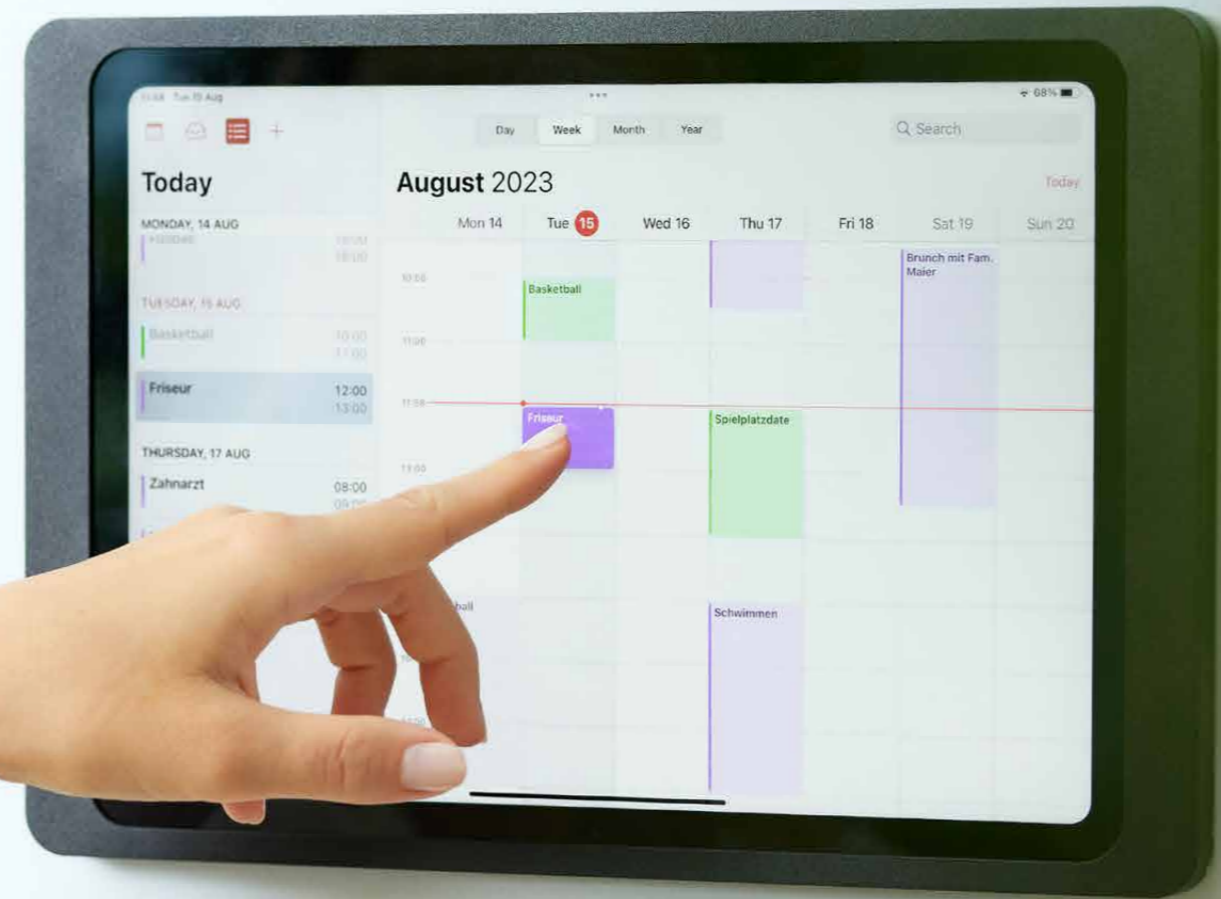

SUNSET DESK CONSOLE
Prestigious and skilful

SUNSET TABLE STAND
Elegant and practical

WHIZ
Timeless elegance

COMPANION WALL HOME

Stylish, asymmetrical, one-side-open tablet wall mount. The open form allows easy removal of the tablet at any time. Aluminium. Powder-coated.

DAME WALL HOME

Fine and elegant, one-side-open tablet wall mount.
Forms one surface with the tablet. The open form allows easy
removal of the device at any time. Anodised Aluminium.

Anodised aluminium

Integrated charging cable